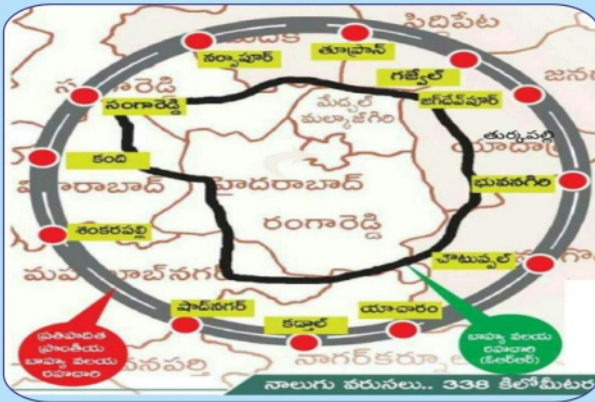

NEAR TO COLLECTORATE OFFICE

Yadadri Gardens

Phase-II

Situated at Kunoor Vill.,
Bhongir Mdl.
Yadadri Bhongir Dist.

Rs. **5,999/-**
per Sq. Yard only

FASTEST GROWTH CORRIDOR YADADRI - HYDERABAD - WARANGAL NH

LOCATION MAP (NOT TO SCALE)

**ELITE COUNTY
SITE**

Location Highlights

- ❑ 5 Min drive from RRR (Regional Ring Road) Junction at Raigiri
- ❑ 5 Min Drive from Proposed Ring Rail
- ❑ 10 Min Drive from Sri Lakshmi Narsimha Swamy Temple, Yadadri
- ❑ 5 Min Distance from Hyderabad - Warangal National Highway 163
- ❑ 5 Min Distance from Yadadri Bhongir District Collector Office
- ❑ 5 Min Distance from Yadadri MMTS Railway Station
- ❑ Surrounding Many Schools, Colleges & Other Institutions
- ❑ 5 Min Drive from Bhongir Town
- ❑ 5 Min Drive from Hotel Vivera - Sankalp & Deepthi and Minerva Blue Fox
- ❑ 10 Min Journey to Swarnagiri Temple
- ❑ 10 Min drive from Bhongir Fort Rope Way
- ❑ 15 Min Drive from AIIMS
- ❑ 40 Min Drive from Uppal
- ❑ 20 Min Drive from Outer Ring Road (ORR)